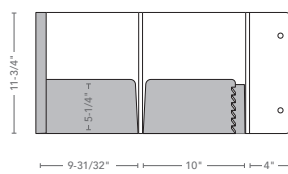

- Shading represents side one of printed sheet
- Capacity based on number of sheets of 20# bond paper

Styles:

Square Portfolio with 1/4" Spine
 Die #265
 40 sheet capacity
 9-1/2" x 12-1/2" envelope
 Optional card cuts
 2 Velcro® closures

Rounded Portfolio with 1/4" Spine
 Die #266
 40 sheet capacity
 9-1/2" x 12-1/2" envelope
 Optional card cuts
 1 Velcro® closure

Rounded Portfolio with 1/4" Spine
 Die #267
 40 sheet capacity
 9-1/2" x 12-1/2" envelope
 Optional card cuts
 1 Velcro® closure

One Pocket Portfolio
 Die #207
 15 sheet capacity
 9-1/2" x 12-1/2" envelope
 Optional card cuts
 Tuck closure
 left and right

Expandable Square Portfolio with 3/8" Spine
 Die #270
 70 sheet capacity
 Optional card cuts
 1/4" deep expandable pocket right
 2 Velcro® closures