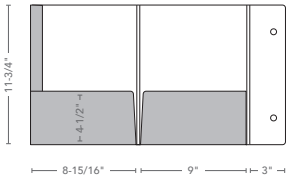

- Shading represents side one of printed sheet
- Capacity based on number of sheets of 20# bond paper

Styles:

Square Portfolio with 1/4" Spine
 Die #265
 40 sheet capacity
 9-1/2" x 12-1/2" envelope
 Optional card cuts
 2 Velcro® closures

Rounded Portfolio with 1/4" Spine
 Die #266
 40 sheet capacity
 9-1/2" x 12-1/2" envelope
 Optional card cuts
 1 Velcro® closure

Rounded Portfolio with 1/4" Spine
 Die #267
 40 sheet capacity
 9-1/2" x 12-1/2" envelope
 Optional card cuts
 1 Velcro® closure