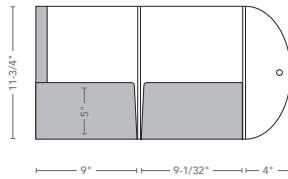

- Shading represents side one of printed sheet
- Capacity based on number of sheets of 20# bond paper

Styles:

Square Portfolio with 1/4" Spine
 Die #265
 40 sheet capacity
 9-1/2" x 12-1/2" envelope
 Optional card cuts
 2 Velcro® closures

Rounded Portfolio with 1/4" Spine
 Die #266
 40 sheet capacity
 9-1/2" x 12-1/2" envelope
 Optional card cuts
 1 Velcro® closure

Rounded Portfolio with 1/4" Spine
 Die #267
 40 sheet capacity
 9-1/2" x 12-1/2" envelope
 Optional card cuts
 1 Velcro® closure

Expandable Square Portfolio with 9/16" Spine
 Die #253
 100 sheet capacity
 Optional card cuts
 1/4" deep expandable pockets left and right
 2 Velcro® closures

Expandable Round Portfolio with 5/8" Spine
 Die #272
 100 sheet capacity
 Optional card cuts
 1/4" deep expandable pockets left and right
 1 Velcro® closure