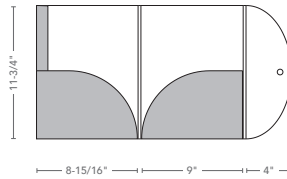

- Shading represents side one of printed sheet
- Capacity based on number of sheets of 20# bond paper

Styles:

Square Portfolio with 1/4" Spine
 Die #265
 40 sheet capacity
 9-1/2" x 12-1/2" envelope
 Optional card cuts
 2 Velcro® closures

Rounded Portfolio with 1/4" Spine
 Die #266
 40 sheet capacity
 9-1/2" x 12-1/2" envelope
 Optional card cuts
 1 Velcro® closure

Rounded Portfolio with 1/4" Spine
 Die #267
 40 sheet capacity
 9-1/2" x 12-1/2" envelope
 Optional card cuts
 1 Velcro® closure

One Pocket Portfolio
 Die #207
 15 sheet capacity
 9-1/2" x 12-1/2" envelope
 Optional card cuts
 Tuck closure
 left and right

Expandable Square Portfolio with 3/8" Spine
 Die #270
 70 sheet capacity
 Optional card cuts
 1/4" deep expandable pocket right
 2 Velcro® closures