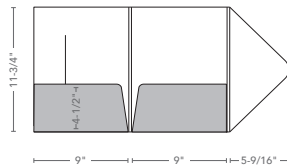

Triangular Portfolio with 1/4" Spine
Die #215
40 sheet capacity
9-1/2" x 12-1/2" envelope
Optional card cuts
Tuck closure

Features

- Made from papers that follow the FSC certified chain-of-custody standards
- Complete design flexibility
- Choice of gloss, matte soft touch or natural matte lamination

Design Options

- Full color graphics one- or two-sided
- Foil stamping, spot UV, die-cutting, and debossing
- Business card cuts and brochure or CD/DVD slits
- Specialty pockets for USB drives