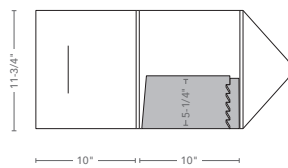

Rounded Portfolio with 1/4" Spine
 Die #266
 40 sheet capacity
 9-1/2" x 12-1/2" envelope
 Optional card cuts
 1 Velcro® closure

Rounded Portfolio with 1/4" Spine
 Die #267
 40 sheet capacity
 9-1/2" x 12-1/2" envelope
 Optional card cuts
 1 Velcro® closure

One Pocket Portfolio
 Die #207
 15 sheet capacity
 9-1/2" x 12-1/2" envelope
 Optional card cuts
 Tuck closure
 left and right

Expandable Square Portfolio with 3/8" Spine
 Die #270
 70 sheet capacity
 Optional card cuts
 1/4" deep expandable pocket right
 2 Velcro® closures

Expandable Square Portfolio with 9/16" Spine
 Die #253
 100 sheet capacity
 Optional card cuts
 1/4" deep expandable pockets left and right
 2 Velcro® closures

Expandable Round Portfolio with 5/8" Spine
 Die #272
 100 sheet capacity
 Optional card cuts
 1/4" deep expandable pockets left and right
 1 Velcro® closure

Expandable Triangular Portfolio with 5/16" Spine
 Die #279
 50 sheet capacity
 Optional card cuts
 1/4" deep expandable pocket
 Tuck closure

Triangular Portfolio with 1/4" Spine
 Die #215
 40 sheet capacity
 9-1/2" x 12-1/2" envelope
 Optional card cuts
 Tuck closure