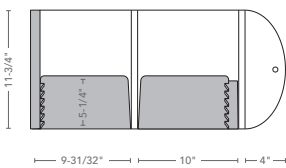

- Shading represents side one of printed sheet
- Capacity based on number of sheets of 20# bond paper

Styles:

Square Portfolio with 1/4" Spine
 Die #265
 40 sheet capacity
 9-1/2" x 12-1/2" envelope
 Optional card cuts
 2 Velcro® closures

Rounded Portfolio with 1/4" Spine
 Die #266
 40 sheet capacity
 9-1/2" x 12-1/2" envelope
 Optional card cuts
 1 Velcro® closure

Rounded Portfolio with 1/4" Spine
 Die #267
 40 sheet capacity
 9-1/2" x 12-1/2" envelope
 Optional card cuts
 1 Velcro® closure

One Pocket Portfolio
 Die #207
 15 sheet capacity
 9-1/2" x 12-1/2" envelope
 Optional card cuts
 Tuck closure
 left and right

Expandable Square Portfolio with 3/8" Spine
 Die #270
 70 sheet capacity
 Optional card cuts
 1/4" deep expandable pocket right
 2 Velcro® closures

Expandable Square Portfolio with 9/16" Spine
 Die #253
 100 sheet capacity
 Optional card cuts
 1/4" deep expandable pockets left and right
 2 Velcro® closures

Expandable Round Portfolio with 5/8" Spine
 Die #272
 100 sheet capacity
 Optional card cuts
 1/4" deep expandable pockets left and right
 1 Velcro® closure