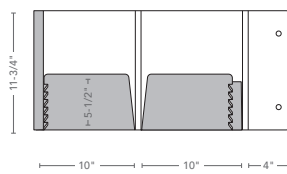

- Shading represents side one of printed sheet
- Capacity based on number of sheets of 20# bond paper

Styles:

Square Portfolio with 1/4" Spine
 Die #265
 40 sheet capacity
 9-1/2" x 12-1/2" envelope
 Optional card cuts
 2 Velcro® closures

Rounded Portfolio with 1/4" Spine
 Die #266
 40 sheet capacity
 9-1/2" x 12-1/2" envelope
 Optional card cuts
 1 Velcro® closure

Rounded Portfolio with 1/4" Spine
 Die #267
 40 sheet capacity
 9-1/2" x 12-1/2" envelope
 Optional card cuts
 1 Velcro® closure

One Pocket Portfolio
 Die #207
 15 sheet capacity
 9-1/2" x 12-1/2" envelope
 Optional card cuts
 Tuck closure
 left and right

Expandable Square Portfolio with 3/8" Spine
 Die #270
 70 sheet capacity
 Optional card cuts
 1/4" deep expandable pocket right
 2 Velcro® closures

Expandable Square Portfolio with 9/16" Spine
 Die #253
 100 sheet capacity
 Optional card cuts
 1/4" deep expandable pockets left and right
 2 Velcro® closures

Expandable Round Portfolio with 5/8" Spine
 Die #272
 100 sheet capacity
 Optional card cuts
 1/4" deep expandable pockets left and right
 1 Velcro® closure