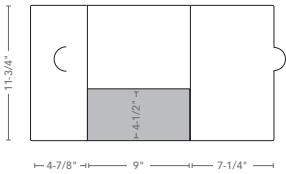

- Shading represents side one of printed sheet
- Capacity based on number of sheets of 20# bond paper

Styles:

Square Portfolio with 1/4" Spine
 Die #265
 40 sheet capacity
 9-1/2" x 12-1/2" envelope
 Optional card cuts
 2 Velcro® closures

Rounded Portfolio with 1/4" Spine
 Die #266
 40 sheet capacity
 9-1/2" x 12-1/2" envelope
 Optional card cuts
 1 Velcro® closure

Rounded Portfolio with 1/4" Spine
 Die #267
 40 sheet capacity
 9-1/2" x 12-1/2" envelope
 Optional card cuts
 1 Velcro® closure

One Pocket Portfolio
 Die #207
 15 sheet capacity
 9-1/2" x 12-1/2" envelope
 Optional card cuts
 Tuck closure
 left and right

Expandable Square Portfolio with 3/8" Spine
 Die #270
 70 sheet capacity
 Optional card cuts
 1/4" deep expandable pocket right
 2 Velcro® closures

Expandable Square Portfolio with 9/16" Spine
 Die #253
 100 sheet capacity
 Optional card cuts
 1/4" deep expandable pockets left and right
 2 Velcro® closures

Expandable Round Portfolio with 5/8" Spine
 Die #272
 100 sheet capacity
 Optional card cuts
 1/4" deep expandable pockets left and right
 1 Velcro® closure