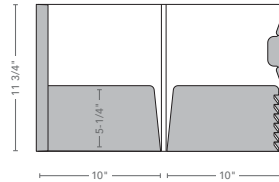

**NOTE:**

- Shading represents side one of printed sheet
- Capacity based on number of sheets of 20# bond paper

**Styles:**

**Expandable Pocket with 9/16" Spine**

Die #269  
100 sheet capacity  
Optional card cuts  
1/4" deep expandable pockets left and right

**Expandable Pocket with 3/8" Spine**

Die #276  
70 sheet capacity  
Optional card cuts  
Vertical pocket left  
1/4" deep expandable pocket right

**Hidden Expandable Pocket with 1/2" Spine**

Die #281  
100 sheet capacity  
Optional card cuts  
1/4" deep hidden expandable pockets left and right

**Expandable File Folder with 9/16" Spine**

Die #271  
100 sheet capacity  
Optional card cuts  
1/4" deep expandable pockets left and right

**Expandable Pocket with 11/32" Spine**

Die #268  
70 sheet capacity  
Optional card cuts  
Standard pocket left  
1/4" deep expandable pocket right