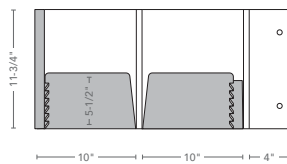

- Shading represents side one of printed sheet
- Capacity based on number of sheets of 20# bond paper

### Styles:

**Expandable Square Portfolio with 3/8" Spine**

- Die #270  
70 sheet capacity  
Optional card cuts  
1/4" deep expandable pocket right  
2 Velcro® closures

**Expandable Square Portfolio with 9/16" Spine**