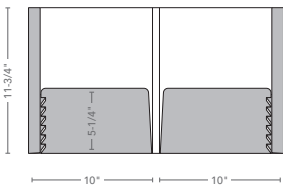

Expandable Folders (PAGE 1 OF 2)

When you need to supersize the capacity of the pockets to hold more materials than the average folder, our expandable and high capacity pocket folders are a great solution.

NOTE:

- Shading represents side one of printed sheet
- Capacity based on number of sheets of 20# bond paper

Styles:

Expandable Pocket with 9/16" Spine
 Die #269
 100 sheet capacity
 Optional card cuts
 1/4" deep expandable pockets left and right

Expandable Pocket with 3/8" Spine
 Die #276
 70 sheet capacity
 Optional card cuts
 Vertical pocket left
 1/4" deep expandable pocket right

Hidden Expandable Pocket with 1/2" Spine
 Die #281
 100 sheet capacity
 Optional card cuts
 1/4" deep hidden expandable pockets left and right