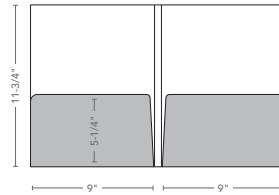

**NOTE:**

- Shading represents side one of printed sheet
- Capacity based on number of sheets of 20# bond paper

**Styles:**

**Expandable Pocket with 9/16" Spine**

Die #269  
100 sheet capacity  
Optional card cuts  
1/4" deep expandable pockets left and right

**Expandable Pocket with 3/8" Spine**

Die #276  
70 sheet capacity  
Optional card cuts  
Vertical pocket left  
1/4" deep expandable pocket right

**Hidden Expandable Pocket with 1/2" Spine**

Die #281  
100 sheet capacity  
Optional card cuts  
1/4" deep hidden expandable pockets left and right