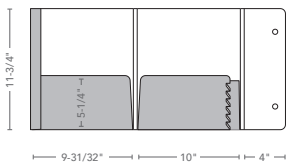

Expandable USB Pocket with 3/8" Spine
 Die #277
 70 sheet capacity
 Optional card cuts
 1/4" deep expandable pocket right
 Die-cut for USB flash drive

Features

- Made from papers that follow the FSC certified chain-of-custody standards
- Complete design flexibility
- Choice of gloss, matte soft touch or natural matte lamination

Design Options

- Full color graphics one- or two-sided
- Foil stamping, spot UV, die-cutting, and debossing
- Business card cuts and brochure or CD/DVD slits
- Specialty pockets for USB drives

NOTE:

- Shading represents side one of printed sheet
- Capacity based on number of sheets of 20# bond paper

Expandable Folders (PAGE 2 OF 2)

Styles:

Expandable Square Portfolio with 3/8" Spine

- Die #270
70 sheet capacity
Optional card cuts
1/4" deep expandable pocket right
2 Velcro® closures

Expandable Square Portfolio with 9/16" Spine

- Die #253
100 sheet capacity
Optional card cuts
1/4" deep expandable pockets left and right
2 Velcro® closures

Expandable Round Portfolio with 5/8" Spine

- Die #272
100 sheet capacity
Optional card cuts
1/4" deep expandable pockets left and right
1 Velcro® closure