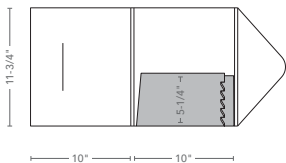

### Styles:

**Expandable Square Portfolio with 3/8" Spine**

- Die #270  
70 sheet capacity  
Optional card cuts  
1/4" deep expandable pocket right  
2 Velcro® closures

**Expandable Square Portfolio with 9/16" Spine**

- Die #253  
100 sheet capacity  
Optional card cuts  
1/4" deep expandable pockets left and right  
2 Velcro® closures

**Expandable Round Portfolio with 5/8" Spine**

- Die #272  
100 sheet capacity  
Optional card cuts  
1/4" deep expandable pockets left and right  
1 Velcro® closure