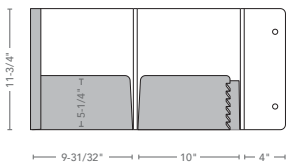

NOTE:

- Shading represents side one of printed sheet
- Capacity based on number of sheets of 20# bond paper

Expandable Folders (PAGE 2 OF 2)

Styles:

Expandable Square Portfolio with 3/8" Spine

1. Die #270
   70 sheet capacity
   Optional card cuts
   1/4" deep expandable pocket right
   2 Velcro® closures