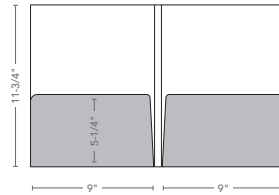

NOTE:

- Shading represents side one of printed sheet
- Capacity based on number of sheets of 20# bond paper

Styles:

Expandable Pocket with 9/16" Spine
 Die #269
 100 sheet capacity
 Optional card cuts
 1/4" deep expandable pockets left and right

Expandable Pocket with 3/8" Spine
 Die #276
 70 sheet capacity
 Optional card cuts
 Vertical pocket left
 1/4" deep expandable pocket right

Hidden Expandable Pocket with 1/2" Spine
 Die #281
 100 sheet capacity
 Optional card cuts
 1/4" deep hidden expandable pockets left and right