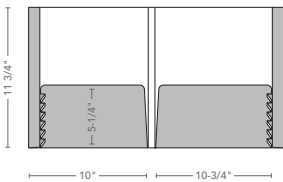

**NOTE:**

- Shading represents side one of printed sheet
- Capacity based on number of sheets of 20# bond paper

**Styles:**

**Expandable Pocket with 9/16" Spine**

Die #269  
100 sheet capacity  
Optional card cuts  
1/4" deep expandable pockets left and right

**Expandable Pocket with 3/8" Spine**

Die #276  
70 sheet capacity  
Optional card cuts  
Vertical pocket left  
1/4" deep expandable pocket right

**Hidden Expandable Pocket with 1/2" Spine**

Die #281  
100 sheet capacity  
Optional card cuts  
1/4" deep hidden expandable pockets left and right