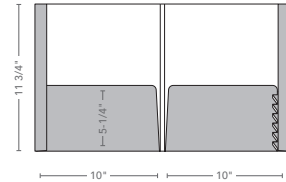

NOTE:

- Shading represents side one of printed sheet
- Capacity based on number of sheets of 20# bond paper

Styles:

Expandable Pocket with 9/16" Spine
 Die #269
 100 sheet capacity
 Optional card cuts
 1/4" deep expandable pockets left and right

Expandable Pocket with 3/8" Spine
 Die #276
 70 sheet capacity
 Optional card cuts
 Vertical pocket left
 1/4" deep expandable pocket right

Hidden Expandable Pocket with 1/2" Spine
 Die #281
 100 sheet capacity
 Optional card cuts
 1/4" deep hidden expandable pockets left and right

Expandable File Folder with 9/16" Spine
 Die #271
 100 sheet capacity
 Optional card cuts
 1/4" deep expandable pockets left and right

Expandable Pocket with 11/32" Spine
 Die #268
 70 sheet capacity
 Optional card cuts
 Standard pocket left
 1/4" deep expandable pocket right