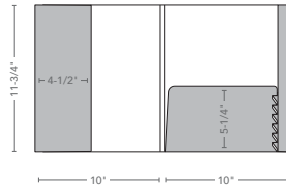

**NOTE:**

- Shading represents side one of printed sheet
- Capacity based on number of sheets of 20# bond paper

**Styles:**

**Expandable Pocket with 9/16" Spine**

Die #269  
100 sheet capacity  
Optional card cuts  
1/4" deep expandable pockets left and right

**Expandable Pocket with 3/8" Spine**

Die #276  
70 sheet capacity  
Optional card cuts  
Vertical pocket left  
1/4" deep expandable pocket right

**Hidden Expandable Pocket with 1/2" Spine**

Die #281  
100 sheet capacity  
Optional card cuts  
1/4" deep hidden expandable pockets left and right