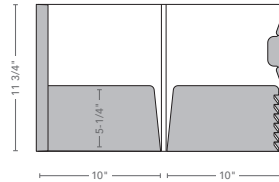

NOTE:

- Shading represents side one of printed sheet
- Capacity based on number of sheets of 20# bond paper

Styles:

Expandable Pocket with 9/16" Spine
 Die #269
 100 sheet capacity
 Optional card cuts
 1/4" deep expandable pockets left and right

Expandable Pocket with 3/8" Spine
 Die #276
 70 sheet capacity
 Optional card cuts
 Vertical pocket left
 1/4" deep expandable pocket right

Hidden Expandable Pocket with 1/2" Spine
 Die #281
 100 sheet capacity
 Optional card cuts
 1/4" deep hidden expandable pockets left and right

Expandable File Folder with 9/16" Spine
 Die #271
 100 sheet capacity
 Optional card cuts
 1/4" deep expandable pockets left and right

Expandable Pocket with 11/32" Spine
 Die #268
 70 sheet capacity
 Optional card cuts
 Standard pocket left
 1/4" deep expandable pocket right