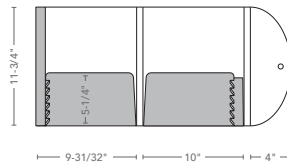

### Styles:

**Expandable Square Portfolio with 3/8" Spine**

- Die #270  
70 sheet capacity  
Optional card cuts  
1/4" deep expandable pocket right  
2 Velcro® closures

**Expandable Square Portfolio with 9/16" Spine**

- Die #253  
100 sheet capacity  
Optional card cuts  
1/4" deep expandable pockets left and right  
2 Velcro® closures

**Expandable Round Portfolio with 5/8" Spine**

- Die #272  
100 sheet capacity  
Optional card cuts  
1/4" deep expandable pockets left and right  
1 Velcro® closure