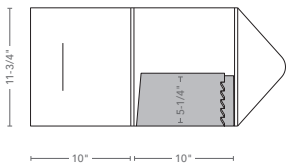

Design Options

- Full color graphics one- or two-sided
- Foil stamping, spot UV, die-cutting, and debossing
- Business card cuts and brochure or CD/DVD slits
- Specialty pockets for USB drives

NOTE:

- Shading represents side one of printed sheet
- Capacity based on number of sheets of 20# bond paper

Expandable Folders (PAGE 2 OF 2)

Styles:

Expandable Square Portfolio with 3/8" Spine

- Die #270
70 sheet capacity
Optional card cuts
1/4" deep expandable pocket right
2 Velcro® closures

Expandable Square Portfolio with 9/16" Spine

- Die #253
100 sheet capacity
Optional card cuts
1/4" deep expandable pockets left and right
2 Velcro® closures

Expandable Round Portfolio with 5/8" Spine

- Die #272
100 sheet capacity
Optional card cuts
1/4" deep expandable pockets left and right
1 Velcro® closure