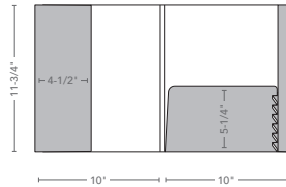

Expandable Folders (PAGE 1 OF 2)

When you need to supersize the capacity of the pockets to hold more materials than the average folder, our expandable and high capacity pocket folders are a great solution.

NOTE:

- Shading represents side one of printed sheet
- Capacity based on number of sheets of 20# bond paper

Styles:

Expandable Pocket with 9/16" Spine
 Die #269
 100 sheet capacity
 Optional card cuts
 1/4" deep expandable pockets left and right

Expandable Pocket with 3/8" Spine
 Die #276
 70 sheet capacity
 Optional card cuts
 Vertical pocket left
 1/4" deep expandable pocket right

Hidden Expandable Pocket with 1/2" Spine
 Die #281
 100 sheet capacity
 Optional card cuts
 1/4" deep hidden expandable pockets left and right