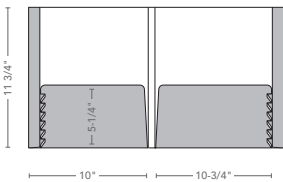

NOTE:

- Shading represents side one of printed sheet
- Capacity based on number of sheets of 20# bond paper

Styles:

Expandable Pocket with 9/16" Spine
 Die #269
 100 sheet capacity
 Optional card cuts
 1/4" deep expandable pockets left and right

Expandable Pocket with 3/8" Spine
 Die #276
 70 sheet capacity
 Optional card cuts
 Vertical pocket left
 1/4" deep expandable pocket right

Hidden Expandable Pocket with 1/2" Spine
 Die #281
 100 sheet capacity
 Optional card cuts
 1/4" deep hidden expandable pockets left and right