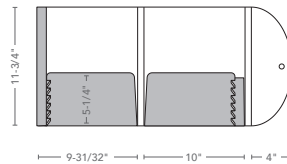

Design Options

- Full color graphics one- or two-sided
- Foil stamping, spot UV, die-cutting, and debossing
- Business card cuts and brochure or CD/DVD slits
- Specialty pockets for USB drives

NOTE:

- Shading represents side one of printed sheet
- Capacity based on number of sheets of 20# bond paper

Expandable Folders (PAGE 2 OF 2)

Styles:

Expandable Square Portfolio with 3/8" Spine

- Die #270
70 sheet capacity
Optional card cuts
1/4" deep expandable pocket right
2 Velcro® closures

Expandable Square Portfolio with 9/16" Spine

- Die #253
100 sheet capacity
Optional card cuts
1/4" deep expandable pockets left and right
2 Velcro® closures

Expandable Round Portfolio with 5/8" Spine

- Die #272
100 sheet capacity
Optional card cuts
1/4" deep expandable pockets left and right
1 Velcro® closure