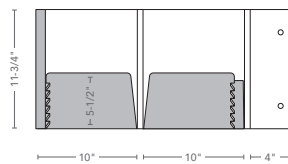

Expandable USB Pocket with 3/8" Spine
 Die #277
 70 sheet capacity
 Optional card cuts
 1/4" deep expandable pocket right
 Die-cut for USB flash drive

Features

- Made from papers that follow the FSC certified chain-of-custody standards
- Complete design flexibility
- Choice of gloss, matte soft touch or natural matte lamination

Design Options

- Full color graphics one- or two-sided
- Foil stamping, spot UV, die-cutting, and debossing
- Business card cuts and brochure or CD/DVD slits
- Specialty pockets for USB drives

NOTE:

- Shading represents side one of printed sheet
- Capacity based on number of sheets of 20# bond paper

Expandable Folders (PAGE 2 OF 2)

Styles:

Expandable Square Portfolio with 3/8" Spine

- Die #270
70 sheet capacity
Optional card cuts
1/4" deep expandable pocket right
2 Velcro® closures

Expandable Square Portfolio with 9/16" Spine

- Die #253
100 sheet capacity
Optional card cuts
1/4" deep expandable pockets left and right
2 Velcro® closures

Expandable Round Portfolio with 5/8" Spine

- Die #272
100 sheet capacity
Optional card cuts
1/4" deep expandable pockets left and right
1 Velcro® closure