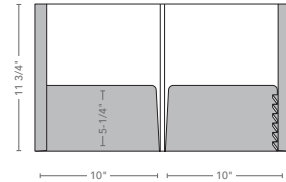

**NOTE:**

- Shading represents side one of printed sheet
- Capacity based on number of sheets of 20# bond paper

**Styles:**

**Expandable Pocket with 9/16" Spine**

Die #269  
100 sheet capacity  
Optional card cuts  
1/4" deep expandable pockets left and right

**Expandable Pocket with 3/8" Spine**

Die #276  
70 sheet capacity  
Optional card cuts  
Vertical pocket left  
1/4" deep expandable pocket right

**Hidden Expandable Pocket with 1/2" Spine**

Die #281  
100 sheet capacity  
Optional card cuts  
1/4" deep hidden expandable pockets left and right

**Expandable File Folder with 9/16" Spine**

Die #271  
100 sheet capacity  
Optional card cuts  
1/4" deep expandable pockets left and right

**Expandable Pocket with 11/32" Spine**

Die #268  
70 sheet capacity  
Optional card cuts  
Standard pocket left  
1/4" deep expandable pocket right

**Expandable USB Pocket with 3/8" Spine**

Die #277  
70 sheet capacity  
Optional card cuts  
1/4" deep expandable pocket right  
Die-cut for USB flash drive

**Features**

- Made from papers that follow the FSC certified chain-of-custody standards
- Complete design flexibility
- Choice of gloss, matte soft touch or natural matte lamination