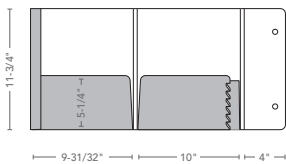

Expandable USB Pocket with 3/8" Spine
 Die #277
 70 sheet capacity
 Optional card cuts
 1/4" deep expandable pocket right
 Die-cut for USB flash drive

Features

- Made from papers that follow the FSC certified chain-of-custody standards
- Complete design flexibility
- Choice of gloss, matte soft touch or natural matte lamination

Design Options

- Full color graphics one- or two-sided
- Foil stamping, spot UV, die-cutting, and debossing
- Business card cuts and brochure or CD/DVD slits
- Specialty pockets for USB drives

NOTE:

- Shading represents side one of printed sheet
- Capacity based on number of sheets of 20# bond paper

Expandable Folders (PAGE 2 OF 2)

Styles:

Expandable Square Portfolio with 3/8" Spine

- Die #270
 70 sheet capacity
 Optional card cuts
 1/4" deep expandable pocket right
 2 Velcro® closures

Expandable Square Portfolio with 9/16" Spine

- Die #253
 100 sheet capacity
 Optional card cuts
 1/4" deep expandable pockets left and right
 2 Velcro® closures

Expandable Round Portfolio with 5/8" Spine

- Die #272
 100 sheet capacity
 Optional card cuts
 1/4" deep expandable pockets left and right
 1 Velcro® closure