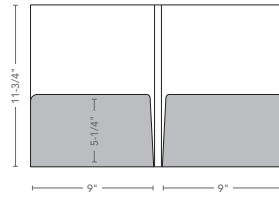

NOTE:

- Shading represents side one of printed sheet
- Capacity based on number of sheets of 20# bond paper

Styles:

Expandable Pocket with 9/16" Spine
 Die #269
 100 sheet capacity
 Optional card cuts
 1/4" deep expandable pockets left and right

Expandable Pocket with 3/8" Spine
 Die #276
 70 sheet capacity
 Optional card cuts
 Vertical pocket left
 1/4" deep expandable pocket right

Hidden Expandable Pocket with 1/2" Spine
 Die #281
 100 sheet capacity
 Optional card cuts
 1/4" deep hidden expandable pockets left and right