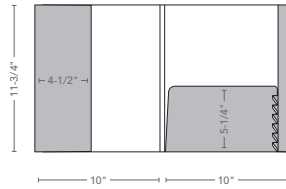

Expandable Folders (PAGE 1 OF 2)

When you need to supersize the capacity of the pockets to hold more materials than the average folder, our expandable and high capacity pocket folders are a great solution.

NOTE:

- Shading represents side one of printed sheet
- Capacity based on number of sheets of 20# bond paper

Styles:

Expandable Pocket with 9/16" Spine
 Die #269
 100 sheet capacity
 Optional card cuts
 1/4" deep expandable pockets left and right

Expandable Pocket with 3/8" Spine
 Die #276
 70 sheet capacity
 Optional card cuts
 Vertical pocket left
 1/4" deep expandable pocket right

Hidden Expandable Pocket with 1/2" Spine
 Die #281
 100 sheet capacity
 Optional card cuts
 1/4" deep hidden expandable pockets left and right