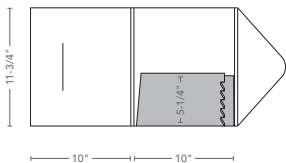

Design Options

- Full color graphics one- or two-sided
- Foil stamping, spot UV, die-cutting, and debossing
- Business card cuts and brochure or CD/DVD slits
- Specialty pockets for USB drives

NOTE:

- Shading represents side one of printed sheet
- Capacity based on number of sheets of 20# bond paper

Expandable Folders (PAGE 2 OF 2)

Styles:

Expandable Square Portfolio with 3/8" Spine

- Die #270
 70 sheet capacity
 Optional card cuts
 1/4" deep expandable pocket right
 2 Velcro® closures

Expandable Square Portfolio with 9/16" Spine

- Die #253
 100 sheet capacity
 Optional card cuts
 1/4" deep expandable pockets left and right
 2 Velcro® closures

Expandable Round Portfolio with 5/8" Spine

- Die #272
 100 sheet capacity
 Optional card cuts
 1/4" deep expandable pockets left and right
 1 Velcro® closure