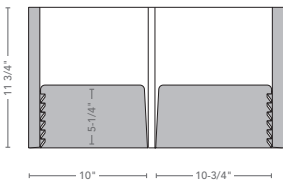

NOTE:

- Shading represents side one of printed sheet
- Capacity based on number of sheets of 20# bond paper

Styles:

Expandable Pocket with 9/16" Spine
 Die #269
 100 sheet capacity
 Optional card cuts
 1/4" deep expandable pockets left and right

Expandable Pocket with 3/8" Spine
 Die #276
 70 sheet capacity
 Optional card cuts
 Vertical pocket left
 1/4" deep expandable pocket right

Hidden Expandable Pocket with 1/2" Spine
 Die #281
 100 sheet capacity
 Optional card cuts
 1/4" deep hidden expandable pockets left and right