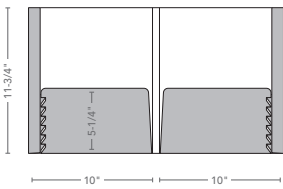

Expandable Folders (PAGE 1 OF 2)

When you need to supersize the capacity of the pockets to hold more materials than the average folder, our expandable and high capacity pocket folders are a great solution.

NOTE:

- Shading represents side one of printed sheet
- Capacity based on number of sheets of 20# bond paper

Styles:

Expandable Pocket with 9/16" Spine
 Die #269
 100 sheet capacity
 Optional card cuts
 1/4" deep expandable pockets left and right

Expandable Pocket with 3/8" Spine
 Die #276
 70 sheet capacity
 Optional card cuts
 Vertical pocket left
 1/4" deep expandable pocket right

Hidden Expandable Pocket with 1/2" Spine
 Die #281
 100 sheet capacity
 Optional card cuts
 1/4" deep hidden expandable pockets left and right