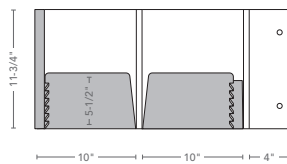

Expandable USB Pocket with 3/8" Spine
 Die #277
 70 sheet capacity
 Optional card cuts
 1/4" deep expandable pocket right
 Die-cut for USB flash drive

Features

- Made from papers that follow the FSC certified chain-of-custody standards
- Complete design flexibility
- Choice of gloss, matte soft touch or natural matte lamination

Design Options

- Full color graphics one- or two-sided
- Foil stamping, spot UV, die-cutting, and debossing
- Business card cuts and brochure or CD/DVD slits
- Specialty pockets for USB drives

NOTE:

- Shading represents side one of printed sheet
- Capacity based on number of sheets of 20# bond paper

Expandable Folders (PAGE 2 OF 2)

Styles:

Expandable Square Portfolio with 3/8" Spine

- Die #270
 70 sheet capacity
 Optional card cuts
 1/4" deep expandable pocket right
 2 Velcro® closures

Expandable Square Portfolio with 9/16" Spine

- Die #253
 100 sheet capacity
 Optional card cuts
 1/4" deep expandable pockets left and right
 2 Velcro® closures

Expandable Round Portfolio with 5/8" Spine

- Die #272
 100 sheet capacity
 Optional card cuts
 1/4" deep expandable pockets left and right
 1 Velcro® closure