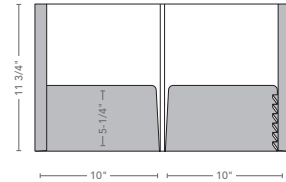

NOTE:

- Shading represents side one of printed sheet
- Capacity based on number of sheets of 20# bond paper

Styles:

Expandable Pocket with 9/16" Spine
 Die #269
 100 sheet capacity
 Optional card cuts
 1/4" deep expandable pockets left and right

Expandable Pocket with 3/8" Spine
 Die #276
 70 sheet capacity
 Optional card cuts
 Vertical pocket left
 1/4" deep expandable pocket right

Hidden Expandable Pocket with 1/2" Spine
 Die #281
 100 sheet capacity
 Optional card cuts
 1/4" deep hidden expandable pockets left and right

Expandable File Folder with 9/16" Spine
 Die #271
 100 sheet capacity
 Optional card cuts
 1/4" deep expandable pockets left and right

Expandable Pocket with 11/32" Spine
 Die #268
 70 sheet capacity
 Optional card cuts
 Standard pocket left
 1/4" deep expandable pocket right