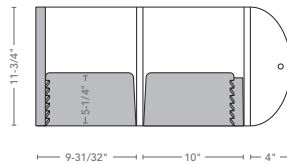

Design Options

- Full color graphics one- or two-sided
- Foil stamping, spot UV, die-cutting, and debossing
- Business card cuts and brochure or CD/DVD slits
- Specialty pockets for USB drives

NOTE:

- Shading represents side one of printed sheet
- Capacity based on number of sheets of 20# bond paper

Expandable Folders (PAGE 2 OF 2)

Styles:

Expandable Square Portfolio with 3/8" Spine

- Die #270
 70 sheet capacity
 Optional card cuts
 1/4" deep expandable pocket right
 2 Velcro® closures

Expandable Square Portfolio with 9/16" Spine

- Die #253
 100 sheet capacity
 Optional card cuts
 1/4" deep expandable pockets left and right
 2 Velcro® closures

Expandable Round Portfolio with 5/8" Spine

- Die #272
 100 sheet capacity
 Optional card cuts
 1/4" deep expandable pockets left and right
 1 Velcro® closure