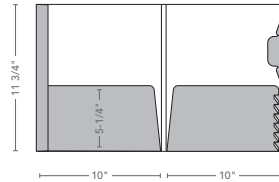

NOTE:

- Shading represents side one of printed sheet
- Capacity based on number of sheets of 20# bond paper

Styles:

Expandable Pocket with 9/16" Spine
 Die #269
 100 sheet capacity
 Optional card cuts
 1/4" deep expandable pockets left and right

Expandable Pocket with 3/8" Spine
 Die #276
 70 sheet capacity
 Optional card cuts
 Vertical pocket left
 1/4" deep expandable pocket right

Hidden Expandable Pocket with 1/2" Spine
 Die #281
 100 sheet capacity
 Optional card cuts
 1/4" deep hidden expandable pockets left and right

Expandable File Folder with 9/16" Spine
 Die #271
 100 sheet capacity
 Optional card cuts
 1/4" deep expandable pockets left and right

Expandable Pocket with 11/32" Spine
 Die #268
 70 sheet capacity
 Optional card cuts
 Standard pocket left
 1/4" deep expandable pocket right