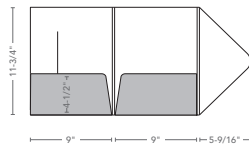

**Expandable Square Portfolio with 3/8" Spine**  
Die #270  
70 sheet capacity  
Optional card cuts  
1/4" deep expandable pocket right  
2 Velcro® closures

**Expandable Square Portfolio with 9/16" Spine**  
Die #253  
100 sheet capacity  
Optional card cuts  
1/4" deep expandable pockets left and right  
2 Velcro® closures

**Expandable Round Portfolio with 5/8" Spine**  
Die #272  
100 sheet capacity  
Optional card cuts  
1/4" deep expandable pockets left and right  
1 Velcro® closure

**Expandable Triangular Portfolio with 5/16" Spine**  
Die #279  
50 sheet capacity  
Optional card cuts  
1/4" deep expandable pocket  
Tuck closure