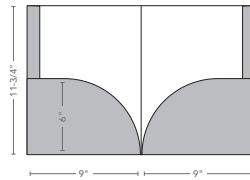

## Pocket Folders (Page 1 of 2)

Our standard pocket folders are so much more than just a folder. We offer lots of options from horizontal to vertical pockets and one or two side printing to make them truly exceptional.

### Styles

**Two Standard Pockets**  
Die #201  
30 sheet capacity  
9-1/2" x 12-1/2" envelope  
Optional card cuts  
Turn-ins under pockets

**Two Standard Pockets**  
Die #259  
30 sheet capacity  
9-1/2" x 12-1/2" envelope  
Optional card cuts  
Turn-ins under pockets