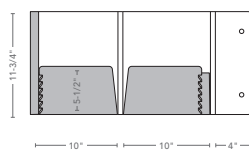

Expandable Square Portfolio with 9/16" Spine
Die #253
100 sheet capacity
Optional card cuts
1/4" deep expandable pockets left and right
2 Velcro® closures