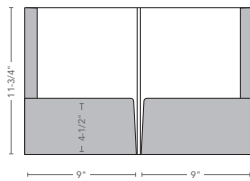

Two Standard Pockets with 1/4" Spine
Die #260
40 sheet capacity
9-1/2" x 12-1/2" envelope
Optional card cuts
Turn-ins under pockets