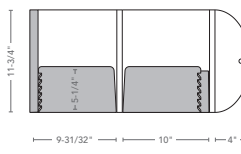

### Styles

**Square Portfolio with 1/4" Spine**  
Die #265  
40 sheet capacity  
9-1/2" x 12-1/2" envelope  
Optional card cuts  
2 Velcro® closures

**Rounded Portfolio with 1/4" Spine**  
Die #266  
40 sheet capacity  
9-1/2" x 12-1/2" envelope  
Optional card cuts  
1 Velcro® closure

**Rounded Portfolio with 1/4" Spine**  
Die #267  
40 sheet capacity  
9-1/2" x 12-1/2" envelope  
Optional card cuts  
1 Velcro® closure

**One Pocket Portfolio**  
Die #207  
15 sheet capacity  
9-1/2" x 12-1/2" envelope  
Optional card cuts  
Tuck closure  
left and right

**Expandable Square Portfolio with 3/8" Spine**  
Die #270  
70 sheet capacity  
Optional card cuts  
1/4" deep expandable pocket right  
2 Velcro® closures

**Expandable Square Portfolio with 9/16" Spine**  
Die #253  
100 sheet capacity  
Optional card cuts  
1/4" deep expandable pockets left and right  
2 Velcro® closures