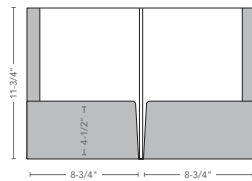

Two Standard Pockets
Die #204
30 sheet capacity
9" x 12" envelope
Optional card cuts
Turn-ins under pockets