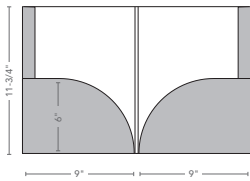

Two Round Pockets with 1/4" Spine
Die #264
40 sheet capacity
9-1/2" x 12-1/2" envelope
Optional off-center card cuts
Turn-ins under pockets