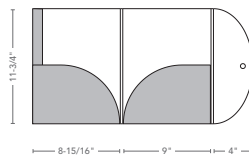

## Portfolio Folders

Our standard pocket folders are so much more than just a folder. We offer lots of options from horizontal to vertical pockets and one or two side printing to make them truly exceptional.

### Styles

**Square Portfolio with 1/4" Spine**  
Die #265  
40 sheet capacity  
9-1/2" x 12-1/2" envelope  
Optional card cuts  
2 Velcro® closures

**Rounded Portfolio with 1/4" Spine**  
Die #266  
40 sheet capacity  
9-1/2" x 12-1/2" envelope  
Optional card cuts  
1 Velcro® closure