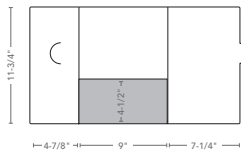

## Portfolio Folders

Our standard pocket folders are so much more than just a folder. We offer lots of options from horizontal to vertical pockets and one or two side printing to make them truly exceptional.

### Styles

**Square Portfolio with 1/4" Spine**  
Die #265  
40 sheet capacity  
9-1/2" x 12-1/2" envelope  
Optional card cuts  
2 Velcro® closures

**Rounded Portfolio with 1/4" Spine**  
Die #266  
40 sheet capacity  
9-1/2" x 12-1/2" envelope  
Optional card cuts  
1 Velcro® closure

**Rounded Portfolio with 1/4" Spine**  
Die #267  
40 sheet capacity  
9-1/2" x 12-1/2" envelope  
Optional card cuts  
1 Velcro® closure

**One Pocket Portfolio**  
Die #207  
15 sheet capacity  
9-1/2" x 12-1/2" envelope  
Optional card cuts  
Tuck closure  
left and right