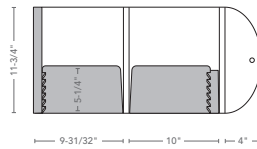

### Styles

**Expandable  
Square Portfolio  
with 3/8" Spine**

Die #270

- 70 sheet capacity
- Optional card cuts
- 1/4" deep expandable pocket right
- 2 Velcro® closures

**Expandable  
Square Portfolio  
with 9/16" Spine**

Die #253

- 100 sheet capacity
- Optional card cuts
- 1/4" deep expandable pockets left and right
- 2 Velcro® closures

**Expandable  
Round Portfolio  
with 5/8" Spine**

Die #272

- 100 sheet capacity
- Optional card cuts
- 1/4" deep expandable pockets left and right
- 1 Velcro® closure