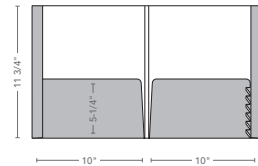

### Styles

**Expandable Pocket with 9/16" Spine**  
 Die #269  
 100 sheet capacity  
 Optional card cuts  
 1/4" deep expandable pockets left and right

**Expandable Pocket with 3/8" Spine**  
 Die #276  
 70 sheet capacity  
 Optional card cuts  
 Vertical pocket left  
 1/4" deep expandable pocket right

**Hidden Expandable Pocket with 1/2" Spine**  
 Die #281  
 100 sheet capacity  
 Optional card cuts  
 1/4" deep hidden expandable pockets left and right

**Expandable File Folder with 9/16" Spine**  
 Die #271  
 100 sheet capacity  
 Optional card cuts  
 1/4" deep expandable pockets left and right