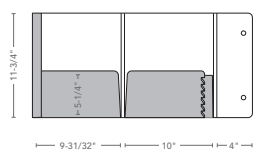

Expandable Square Portfolio with 3/8" Spine
Die #270
70 sheet capacity
Optional card cuts
1/4" deep expandable pocket right
2 Velcro® closures