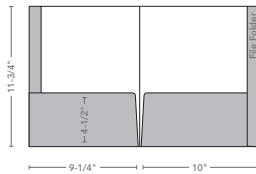

### Styles

**Round and Vertical Pockets with 5/16" Spine**  
 Die #274  
 40 sheet capacity  
 9-1/2" x 12-1/2" envelope  
 Optional card cuts

**USB Pocket with 1/2" Spine**  
 Die #278  
 40 sheet capacity  
 Optional card cuts  
 Turn-ins over pockets  
 Die-cut for USB flash drive

**Wider Pockets**  
 Die #257  
 30 sheet capacity  
 Optional card cuts  
 Turn-ins over pockets

**Wider Pockets with 1/4" Spine**  
 Die #258  
 40 sheet capacity  
 Optional card cuts  
 Turn-ins over pockets