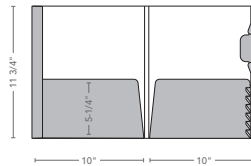

Expandable USB Pocket with 3/8" Spine
Die #277
70 sheet capacity
Optional card cuts
1/4" deep expandable pocket right
Die-cut for USB flash drive

Features

- Complete design flexibility
- Choice of gloss, soft touch or natural matte lamination
- Ask about our FSC® certified products

Design Options

- Full color graphics one- or two-sided
- Foil stamping, spot UV, die-cutting, and debossing
- Business card cuts and brochure or CD/DVD slits
- Specialty pockets for USB drives

NOTE:

- Shading represents side one of printed sheet
- Capacity based on number of sheets of 20# bond paper