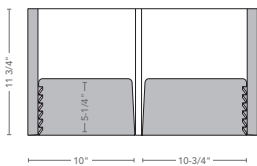

### Styles

**Expandable Pocket with 9/16" Spine**  
 Die #269  
 100 sheet capacity  
 Optional card cuts  
 1/4" deep expandable pockets left and right

**Expandable Pocket with 3/8" Spine**  
 Die #276  
 70 sheet capacity  
 Optional card cuts  
 Vertical pocket left  
 1/4" deep expandable pocket right

**Hidden Expandable Pocket with 1/2" Spine**  
 Die #281  
 100 sheet capacity  
 Optional card cuts  
 1/4" deep hidden expandable pockets left and right

**Expandable File Folder with 9/16" Spine**  
 Die #271  
 100 sheet capacity  
 Optional card cuts  
 1/4" deep expandable pockets left and right