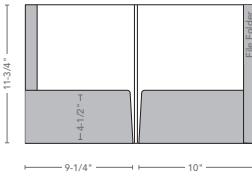

File Folder with 1/4" Spine and 3/4" Extended Tab
Die #262
40 sheet capacity
Optional card cuts