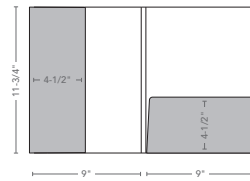

**Two Standard Pockets**  
Die #204  
30 sheet capacity  
9" x 12" envelope  
Optional card cuts  
Turn-ins under pockets

**Two Standard Pockets with 1/4" Spine**  
Die #260  
40 sheet capacity  
9-1/2" x 12-1/2" envelope  
Optional card cuts  
Turn-ins under pockets

**Two Round Pockets with 1/4" Spine**  
Die #264  
40 sheet capacity  
9-1/2" x 12-1/2" envelope  
Optional off-center card cuts  
Turn-ins under pockets

**Two Vertical Pockets with 3/8" Spine**  
Die #280  
40 sheet capacity  
9-1/2" x 12-1/2" envelope  
Business card cuts built into right pocket