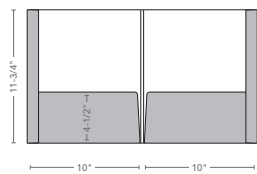

### Styles

**Round and Vertical Pockets with 5/16" Spine**  
 Die #274  
 40 sheet capacity  
 9-1/2" x 12-1/2" envelope  
 Optional card cuts

**USB Pocket with 1/2" Spine**  
 Die #278  
 40 sheet capacity  
 Optional card cuts  
 Turn-ins over pockets  
 Die-cut for USB flash drive

**Wider Pockets**  
 Die #257  
 30 sheet capacity  
 Optional card cuts  
 Turn-ins over pockets

**Wider Pockets with 1/4" Spine**  
 Die #258  
 40 sheet capacity  
 Optional card cuts  
 Turn-ins over pockets