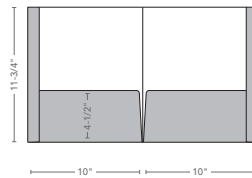

## Pocket Folders (Page 2 of 2)

Our standard pocket folders are so much more than just a folder. We offer lots of options from horizontal to vertical pockets and one or two side printing to make them truly exceptional.

### Styles

**Round and Vertical Pockets with 5/16" Spine**  
 Die #274  
 40 sheet capacity  
 9-1/2" x 12-1/2" envelope  
 Optional card cuts

**USB Pocket with 1/2" Spine**  
 Die #278  
 40 sheet capacity  
 Optional card cuts  
 Turn-ins over pockets  
 Die-cut for USB flash drive