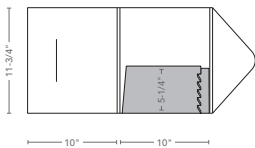

### Styles

**Expandable  
Square Portfolio  
with 3/8" Spine**

Die #270

- 70 sheet capacity
- Optional card cuts
- 1/4" deep expandable pocket right
- 2 Velcro® closures

**Expandable  
Square Portfolio  
with 9/16" Spine**

Die #253

- 100 sheet capacity
- Optional card cuts
- 1/4" deep expandable pockets left and right
- 2 Velcro® closures

**Expandable  
Round Portfolio  
with 5/8" Spine**

Die #272

- 100 sheet capacity
- Optional card cuts
- 1/4" deep expandable pockets left and right
- 1 Velcro® closure