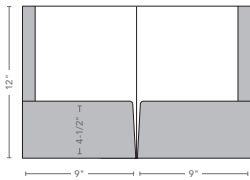

## Pocket Folders (Page 1 of 2)

Our standard pocket folders are so much more than just a folder. We offer lots of options from horizontal to vertical pockets and one or two side printing to make them truly exceptional.

### Styles

**Two Standard Pockets**  
Die #201  
30 sheet capacity  
9-1/2" x 12-1/2" envelope  
Optional card cuts  
Turn-ins under pockets

**Two Standard Pockets**  
Die #259  
30 sheet capacity  
9-1/2" x 12-1/2" envelope  
Optional card cuts  
Turn-ins under pockets