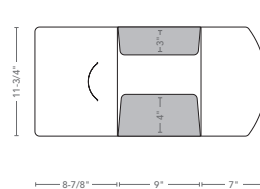

Glueless Portfolio

Die #282
15 sheet capacity
9-1/2" x 12-1/2" envelope
Rounded portfolio flap
Tuck closure
Assembly required

Features

- Complete design flexibility
- Choice of gloss, soft touch or natural matte lamination
- Tuck lock pocket construction that does not require any glue
- Ask about our FSC® certified products

Design Options

- Full color graphics one- or two-sided
- Foil stamping, spot UV, die-cutting, and debossing
- Business card cuts and brochure or CD/DVD slits
- Specialty pockets for USB drives

NOTE:

- Shading represents side one of printed sheet
- Capacity based on number of sheets of 20# bond paper