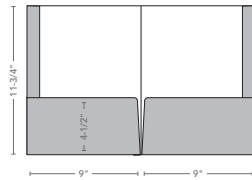

## Pocket Folders (Page 1 of 2)

Our standard pocket folders are so much more than just a folder. We offer lots of options from horizontal to vertical pockets and one or two side printing to make them truly exceptional.

### Styles

**Two Standard Pockets**  
Die #201  
30 sheet capacity  
9-1/2" x 12-1/2" envelope  
Optional card cuts  
Turn-ins under pockets

**Two Standard Pockets**  
Die #259  
30 sheet capacity  
9-1/2" x 12-1/2" envelope  
Optional card cuts  
Turn-ins under pockets