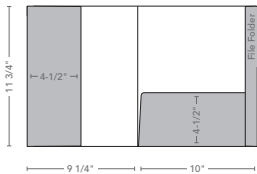

File Folder with 3/4" Extended Tab
Die #273
30 sheet capacity
Optional card cuts

Features

- Complete design flexibility
- Choice of gloss, soft touch or natural matte lamination
- Ask about our FSC® certified products

Design Options

- Full color graphics one- or two-sided
- Foil stamping, spot UV, die-cutting, and debossing
- Business card cuts and brochure or CD/DVD slits
- Specialty pockets for USB drives

NOTE:

- Shading represents side one of printed sheet
- Capacity based on number of sheets of 20# bond paper