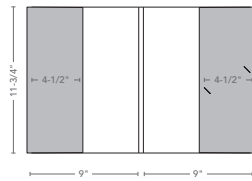

Two Vertical Pockets with 3/8" Spine
Die #280
40 sheet capacity
9-1/2" x 12-1/2" envelope
Business card cuts built into right pocket