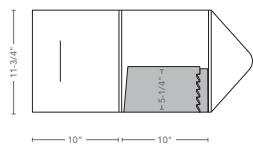

Expandable Triangular Portfolio with 5/16" Spine
Die #279
50 sheet capacity
Optional card cuts
1/4" deep expandable pocket
Tuck closure