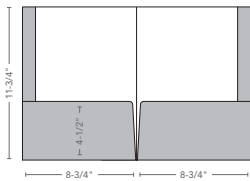

### Styles

**Two Standard Pockets**  
Die #201  
30 sheet capacity  
9-1/2" x 12-1/2" envelope  
Optional card cuts  
Turn-ins under pockets

**Two Standard Pockets**  
Die #259  
30 sheet capacity  
9-1/2" x 12-1/2" envelope  
Optional card cuts  
Turn-ins under pockets

**Two Round Pockets**  
Die #263  
30 sheet capacity  
9-1/2" x 12-1/2" envelope  
Optional off-center card cuts  
Turn-ins under pockets

**Two Standard Pockets**  
Die #202  
20 sheet capacity  
9" x 12" envelope  
Optional card cuts  
Turn-ins under pockets